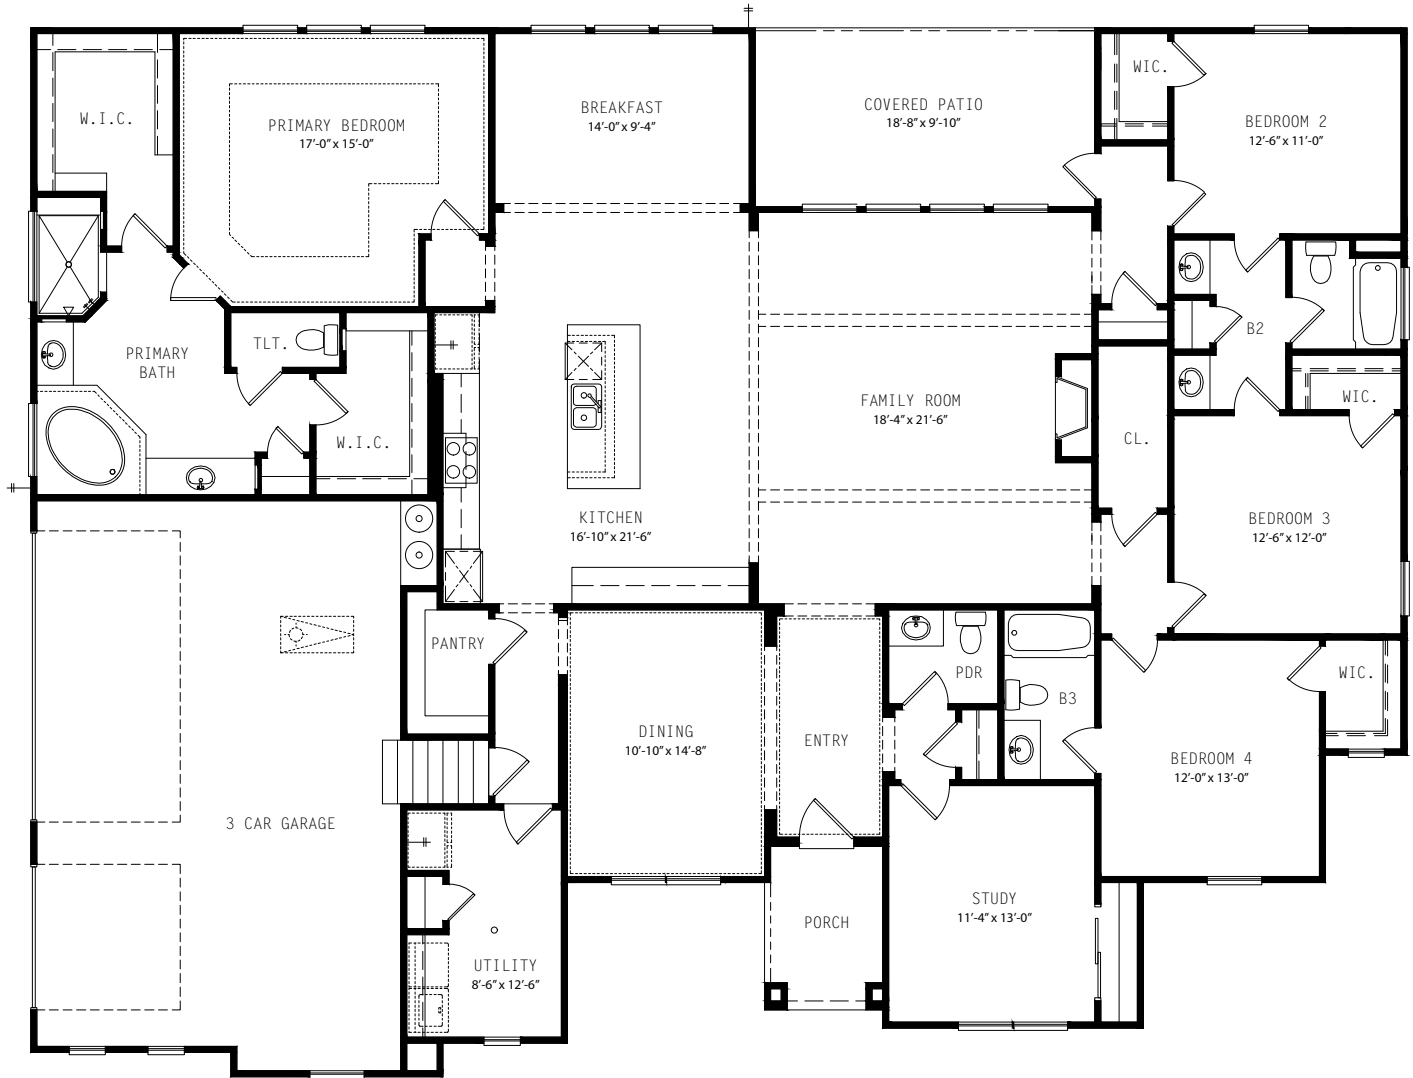

JAPHET

BUILDERS

27615 CRAZY HORSE
3,088 Square Feet

First Floor Plan

Japhet Builders.com

Plans, prices and specification are subject to change without notice.
All square footages are approximate and vary per elevation.
Illustration is an artist's rendering.

#AskTheJaphets

3803 Glenellen
San Antonio, TX 78257

JAPHET

BUILDERS

27615 CRAZY HORSE
3,088 Square Feet

Front Elevation

Japhet Builders.com

Plans, prices and specification are subject to change without notice.
All square footages are approximate and vary per elevation.
Illustration is an artist's rendering.