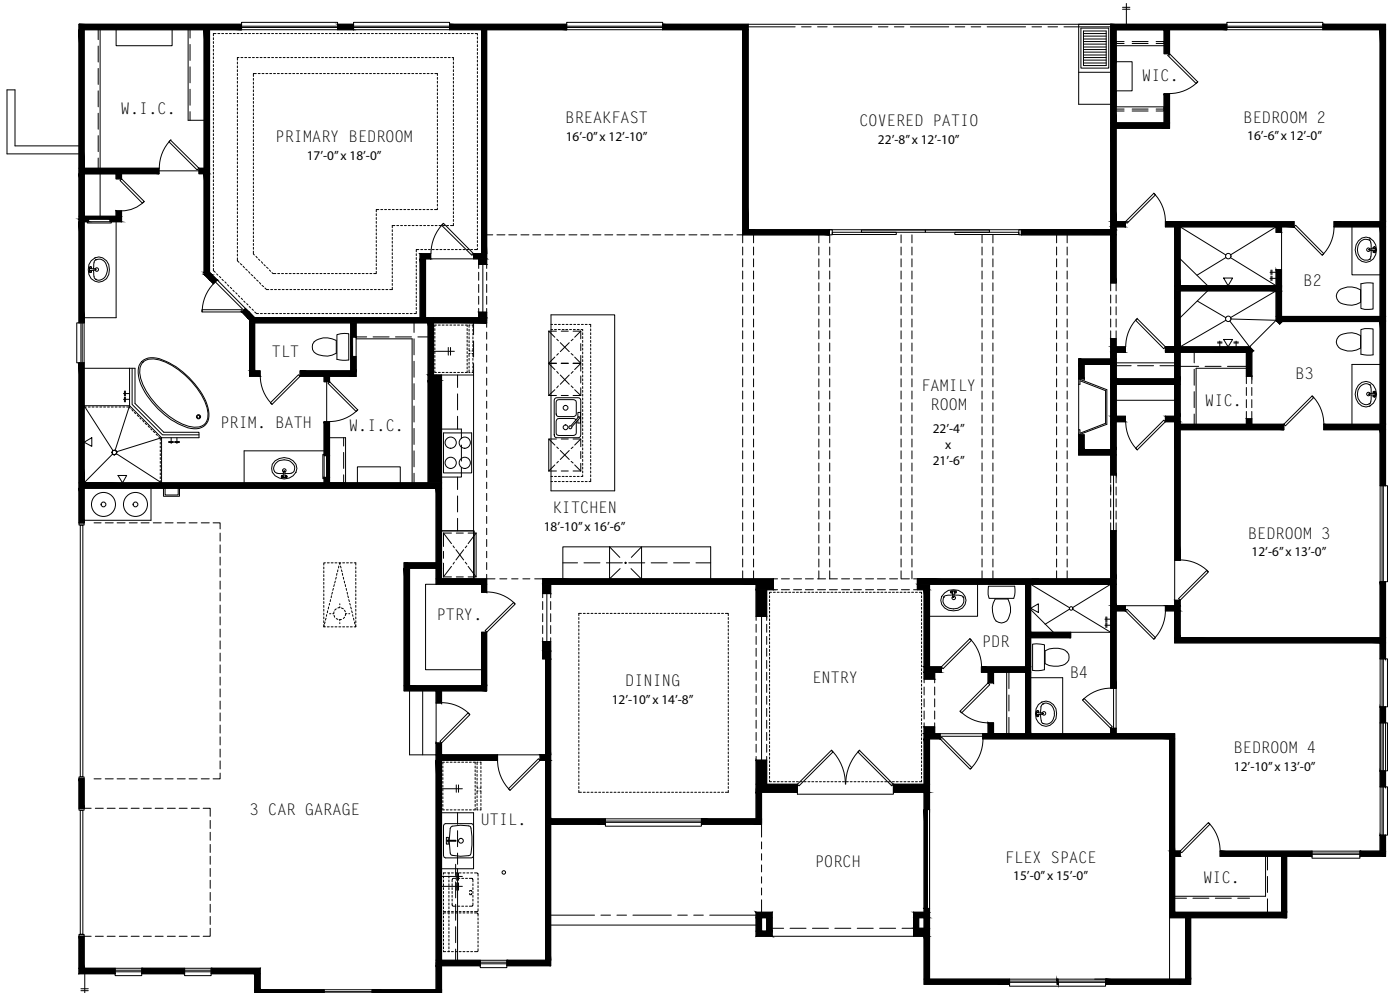

JAPHET

BUILDERS

34773 CASITA CREEK
3,605 Square Feet

First Floor Plan

Japhet Builders.com

Plans, prices and specification are subject to change without notice.
All square footages are approximate and vary per elevation.
Illustration is an artist's rendering.

#AskTheJaphets

3803 Glenellen
San Antonio, TX 78257

JAPHET

BUILDERS

34773 CASITA CREEK
3,605 Square Feet

Front Elevation

Japhet Builders.com

Plans, prices and specification are subject to change without notice.
All square footages are approximate and vary per elevation.
Illustration is an artist's rendering.