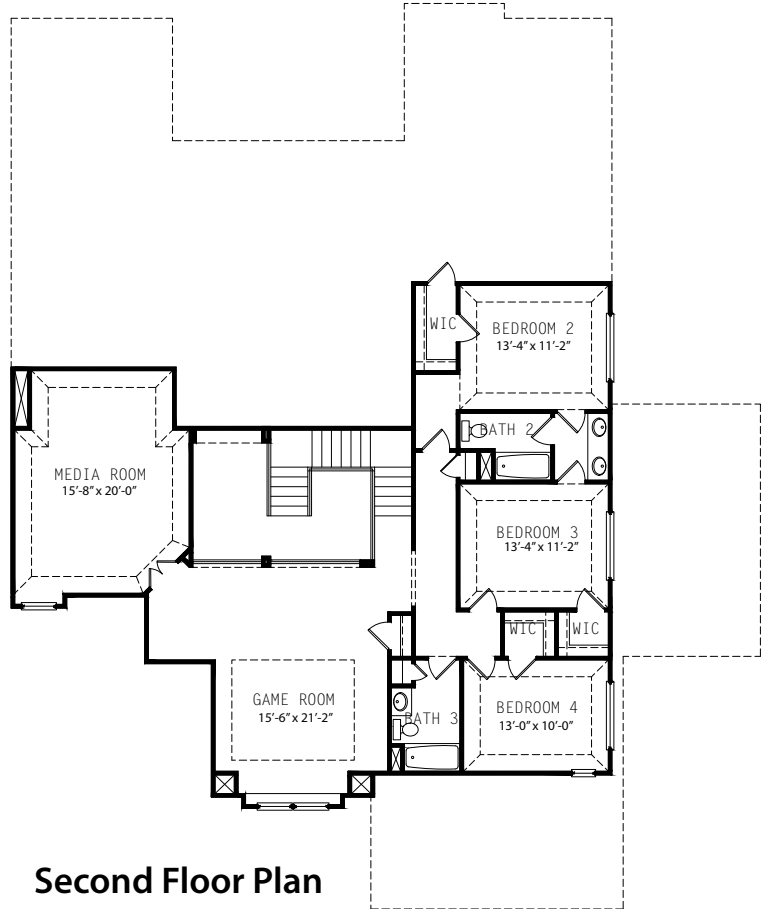

JAPHET

BUILDERS

THE ALLI

4487 Square Feet

First Floor Plan

Second Floor Plan

[Japhet Builders.com](http://JaphetBuilders.com)

#AskTheJaphets

Plans, prices and specification are subject to change without notice.
All square footages are approximate and vary per elevation.
Illustration is an artist's rendering.

1503 Aubrey Point
San Antonio, TX 78260