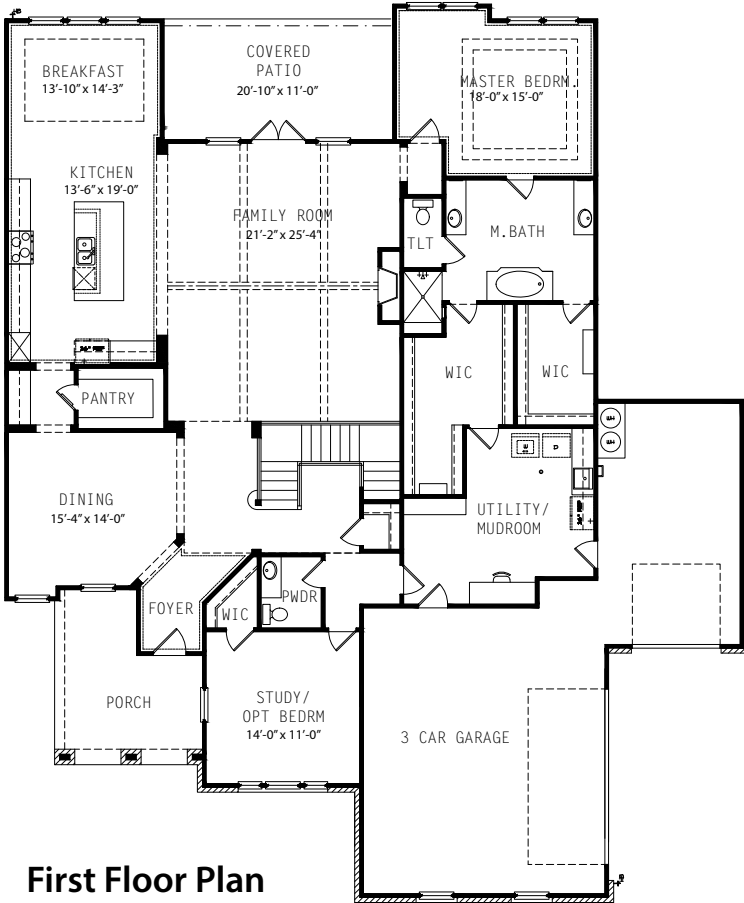

JAPHET

BUILDERS

THE ALLI

4487 Square Feet

First Floor Plan

Second Floor Plan

[Japhet Builders.com](http://JaphetBuilders.com)

#AskTheJaphets

Plans, prices and specification are subject to change without notice.
All square footages are approximate and vary per elevation.
Illustration is an artist's rendering.

1503 Aubrey Point
San Antonio, TX 78260