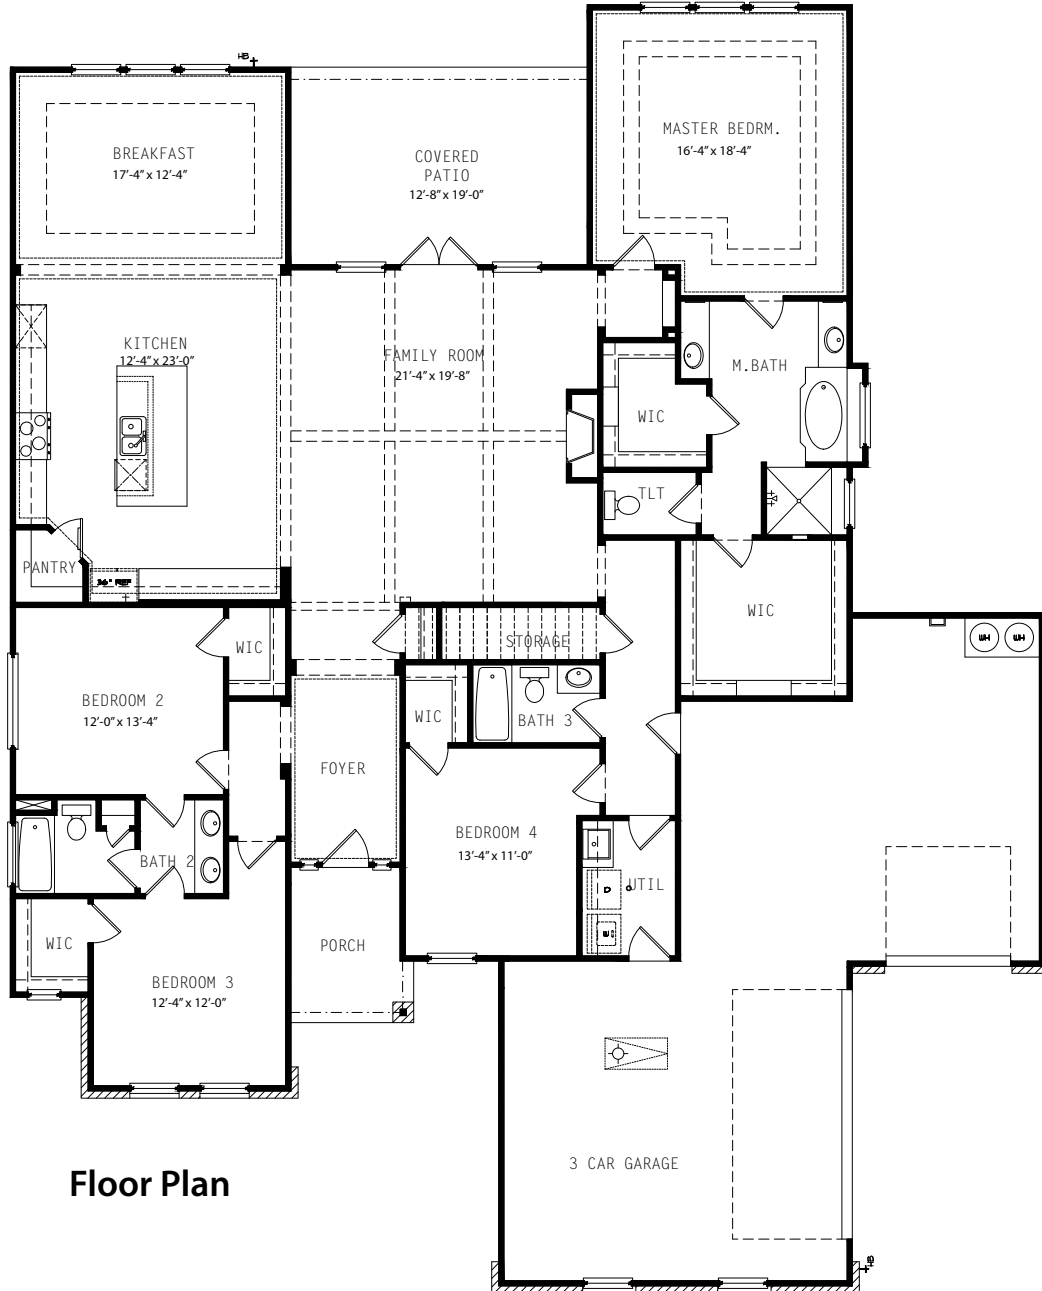

JAPHET

BUILDERS

THE ANDREW

2815 Square Feet

Floor Plan

Japhet Builders.com

#AskTheJaphets

Plans, prices and specification are subject to change without notice.
All square footages are approximate and vary per elevation.
Illustration is an artist's rendering.

1503 Aubrey Point
San Antonio, TX 78260

JAPHET

BUILDERS

THE ANDREW
2815 Square Feet

Option A

Option B

Japhet Builders.com

Plans, prices and specification are subject to change without notice.
All square footages are approximate and vary per elevation.
Illustration is an artist's rendering.