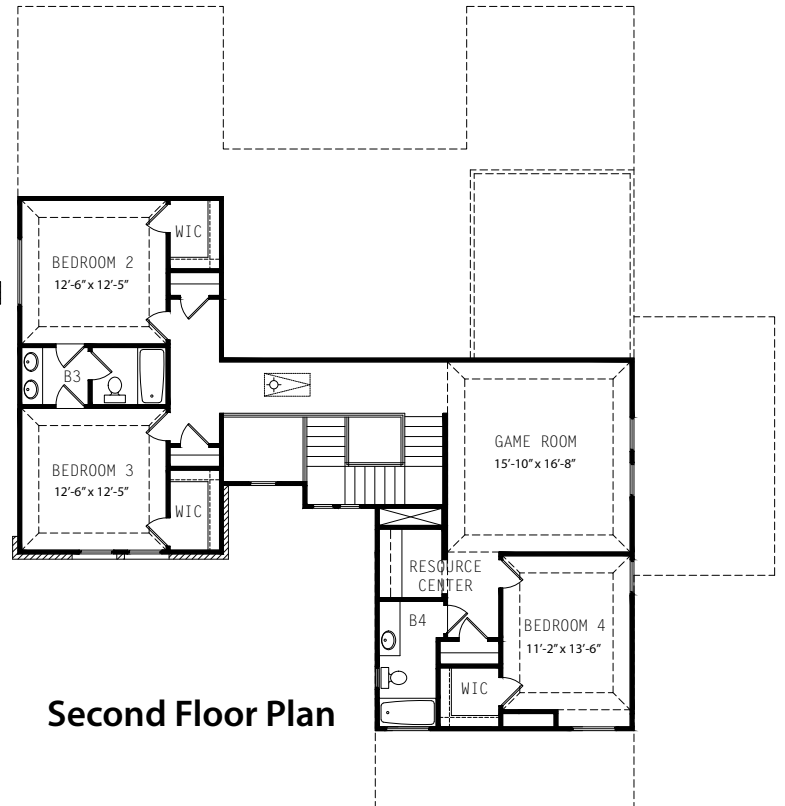

JAPHET

BUILDERS

THE JAKE

3372 Square Feet

First Floor Plan

Second Floor Plan

Japhet Builders.com

Plans, prices and specification are subject to change without notice.
All square footages are approximate and vary per elevation.
Illustration is an artist's rendering.

#AskTheJaphets

1503 Aubrey Point
San Antonio, TX 78260

JAPHET

BUILDERS

THE JAKE
3372 Square Feet

Option A

Option B

Japhet Builders.com