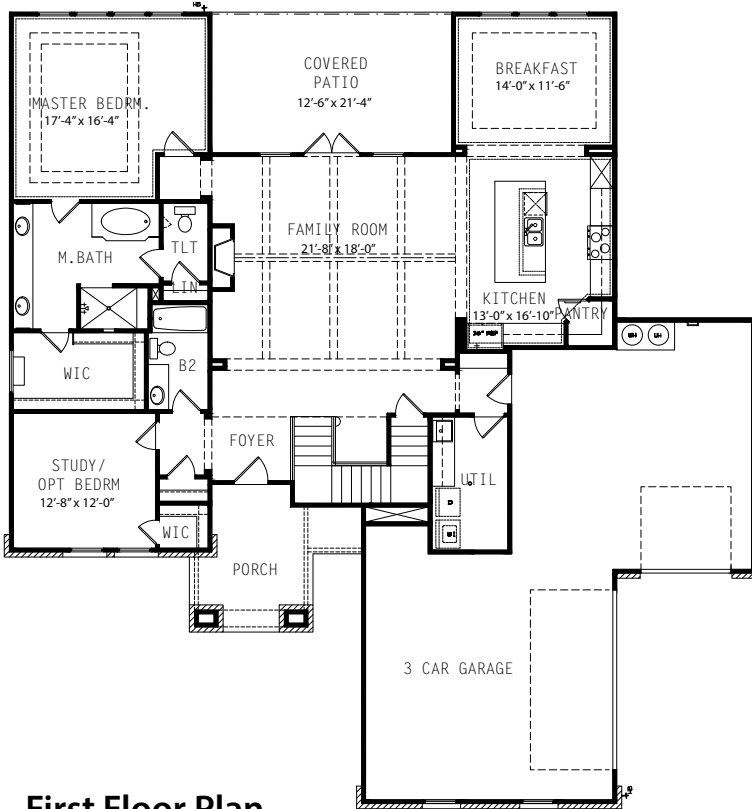

JAPHET

BUILDERS

THE JAKE

3372 Square Feet

First Floor Plan

Second Floor Plan

Japhet Builders.com

Plans, prices and specification are subject to change without notice.
All square footages are approximate and vary per elevation.
Illustration is an artist's rendering.

#AskTheJaphets

1503 Aubrey Point
San Antonio, TX 78260

JAPHET

BUILDERS

THE JAKE
3372 Square Feet

Option A

Option B

Japhet Builders.com