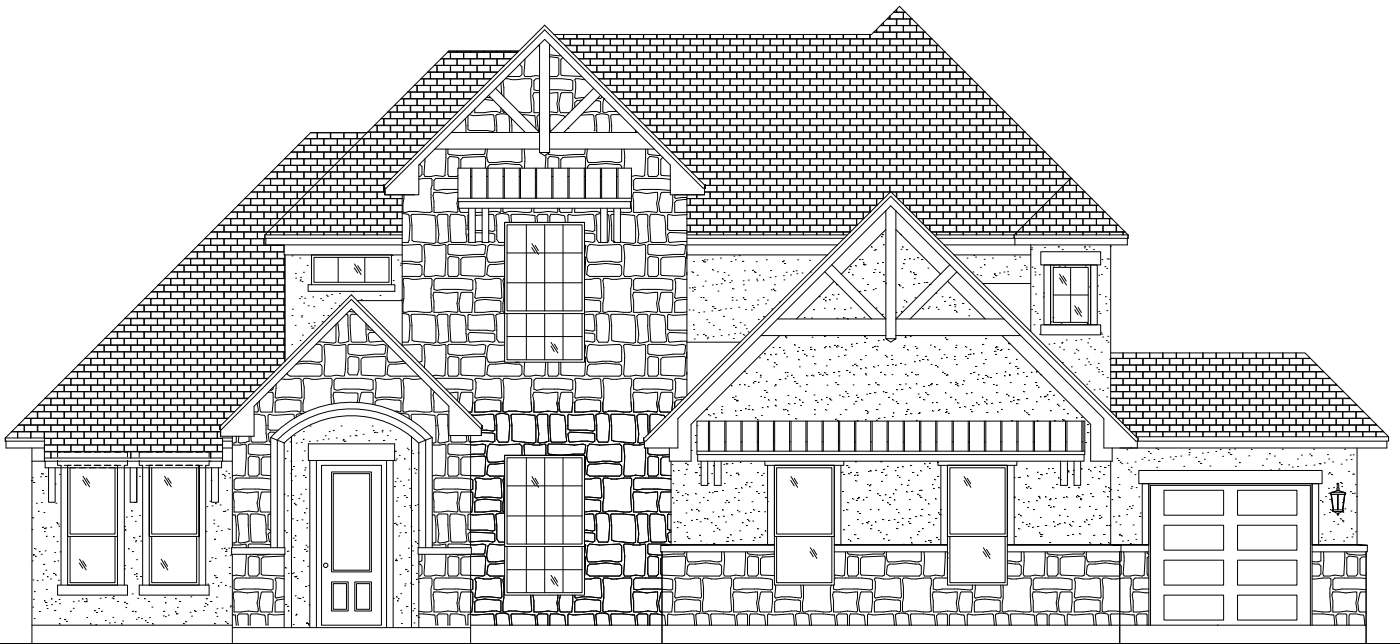

#AskTheJaphets

1503 Aubrey Point
San Antonio, TX 78260

JAPHET

BUILDERS

THE JUSTIN

3071 Square Feet

Option A

Option B