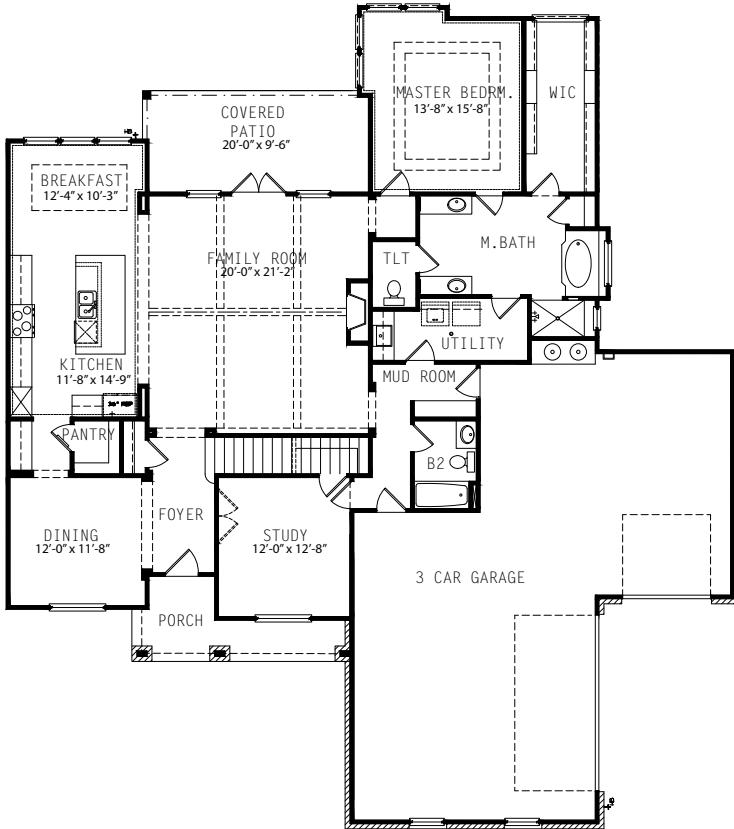

THE JUSTIN

3071 Square Feet

First Floor Plan

Second Floor Plan

Japhet Builders.com

Plans, prices and specification are subject to change without notice.
All square footages are approximate and vary per elevation.
Illustration is an artist's rendering.

#AskTheJaphets

1503 Aubrey Point
San Antonio, TX 78260

JAPHET

BUILDERS

THE JUSTIN

3071 Square Feet

Option A

Option B