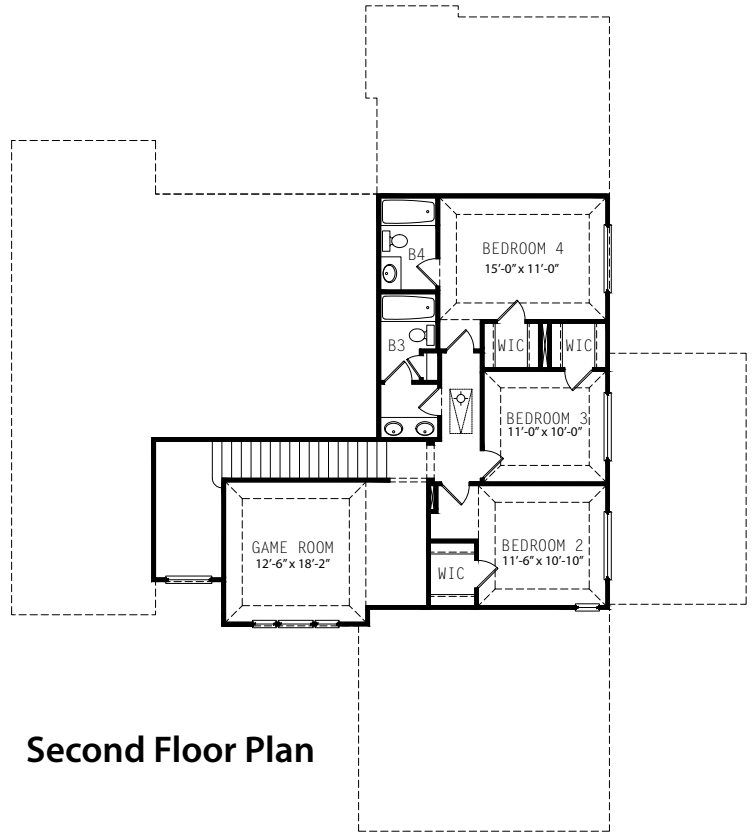

THE JUSTIN

3071 Square Feet

First Floor Plan

Second Floor Plan

Japhet Builders.com

Plans, prices and specification are subject to change without notice.
All square footages are approximate and vary per elevation.
Illustration is an artist's rendering.

#AskTheJaphets

1503 Aubrey Point
San Antonio, TX 78260

JAPHET

BUILDERS

THE JUSTIN

3071 Square Feet

Option A

Option B