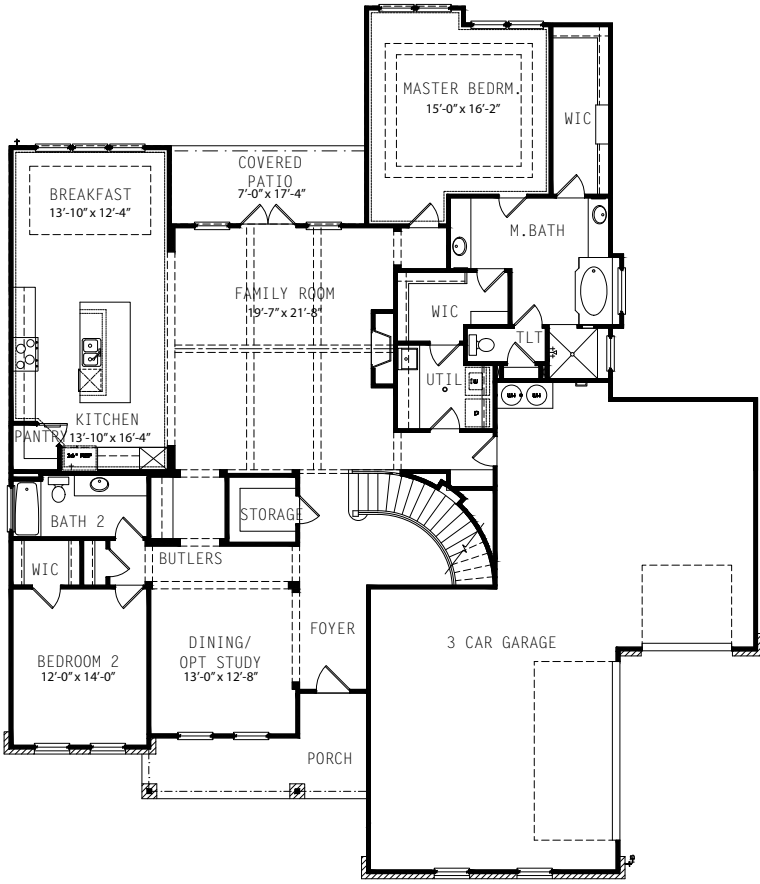

JAPHET

BUILDERS

THE LUKE

3800 Square Feet

First Floor Plan

Second Floor Plan

[Japhet Builders.com](http://JaphetBuilders.com)

Plans, prices and specification are subject to change without notice.
All square footages are approximate and vary per elevation.
Illustration is an artist's rendering.

[#AskTheJaphets](https://www.instagram.com/AskTheJaphets)

1503 Aubrey Point
San Antonio, TX 78260

JAPHET

BUILDERS

THE LUKE
3800 Square Feet

Option A

Option B

Japhet Builders.com