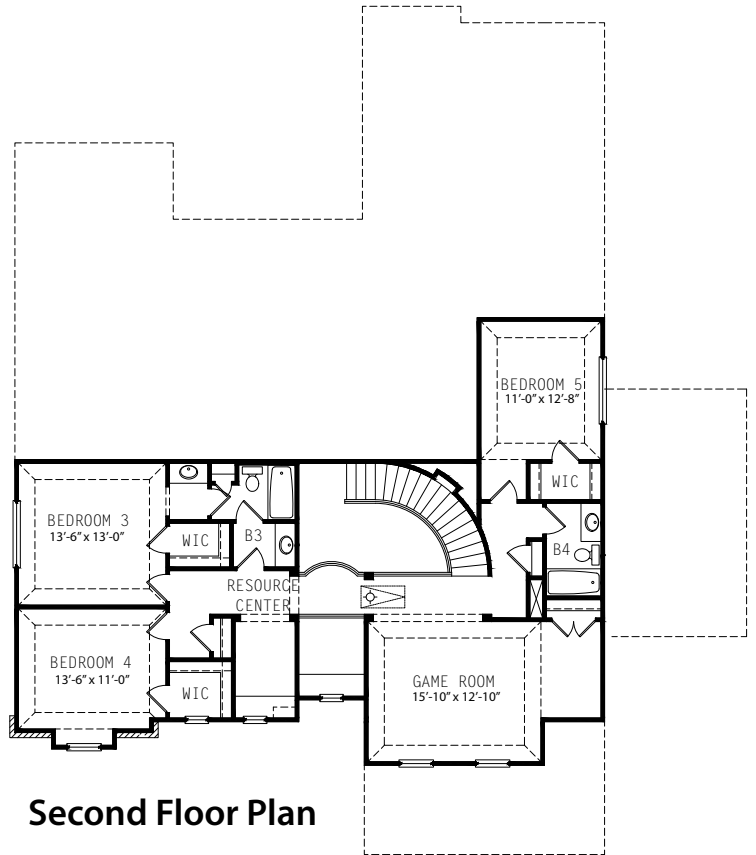

JAPHET

BUILDERS

THE LUKE

3800 Square Feet

First Floor Plan

Second Floor Plan

[Japhet Builders.com](http://JaphetBuilders.com)

Plans, prices and specification are subject to change without notice.
All square footages are approximate and vary per elevation.
Illustration is an artist's rendering.

[#AskTheJaphets](https://www.instagram.com/AskTheJaphets)

1503 Aubrey Point
San Antonio, TX 78260

JAPHET

BUILDERS

THE LUKE
3800 Square Feet

Option A

Option B

Japhet Builders.com