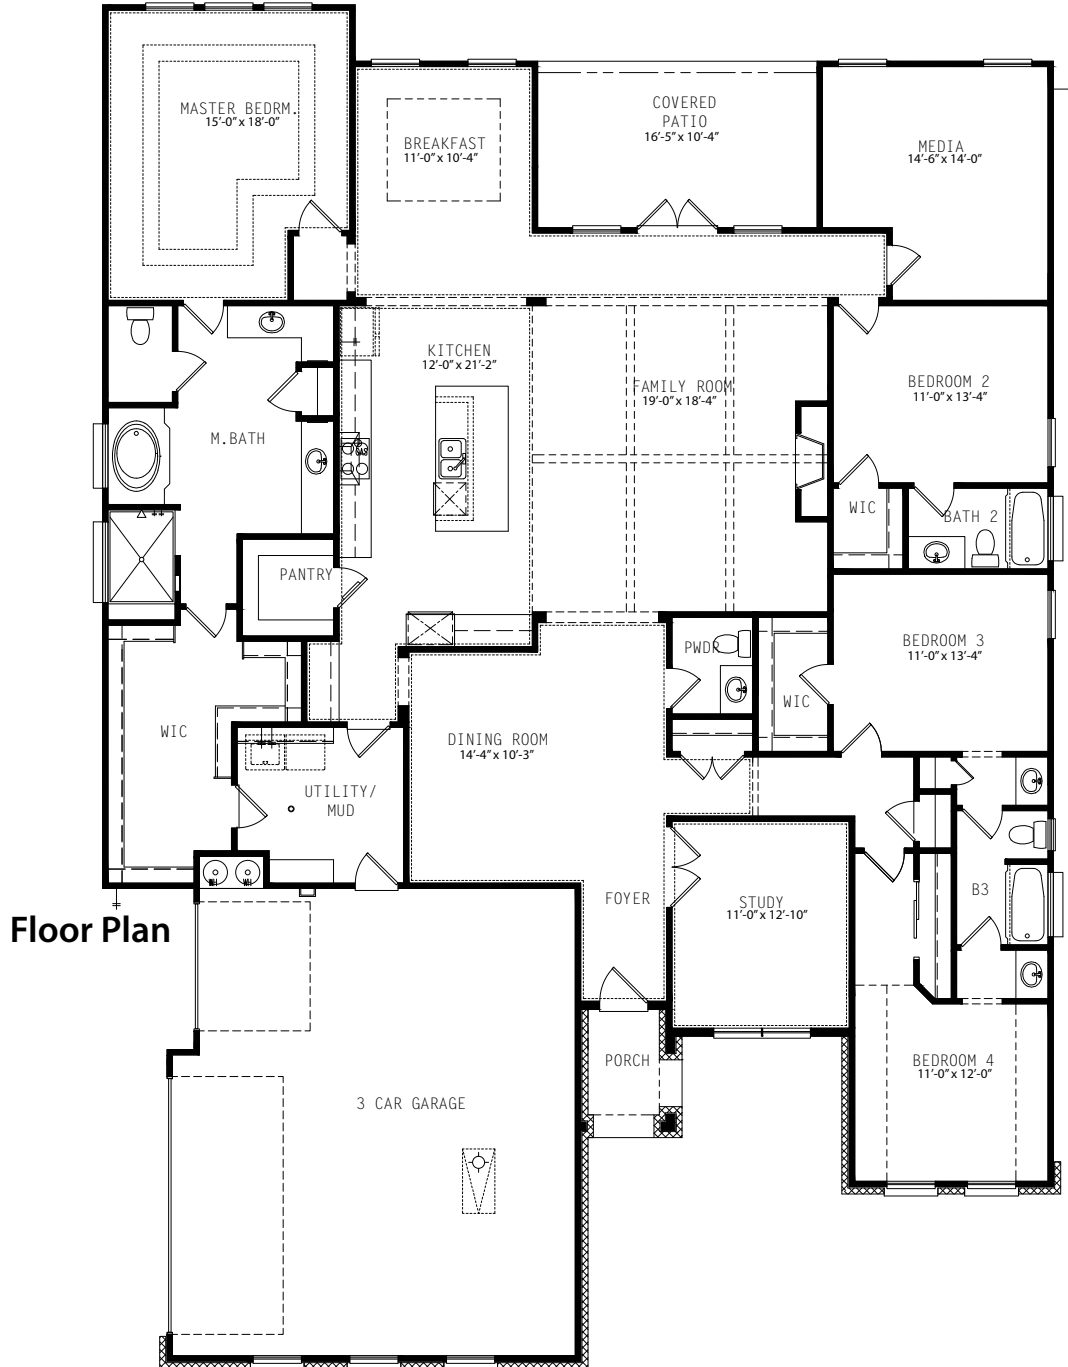

JAPHET

BUILDERS

THE ROSE

3313 Square Feet

Japhet Builders.com

#AskTheJaphets

Plans, prices and specification are subject to change without notice.
All square footages are approximate and vary per elevation.
Illustration is an artist's rendering.

1503 Aubrey Point
San Antonio, TX 78260

JAPHET

BUILDERS

THE ROSE
3313 Square Feet

Japhet Builders.com

Plans, prices and specification are subject to change without notice.
All square footages are approximate and vary per elevation.
Illustration is an artist's rendering.