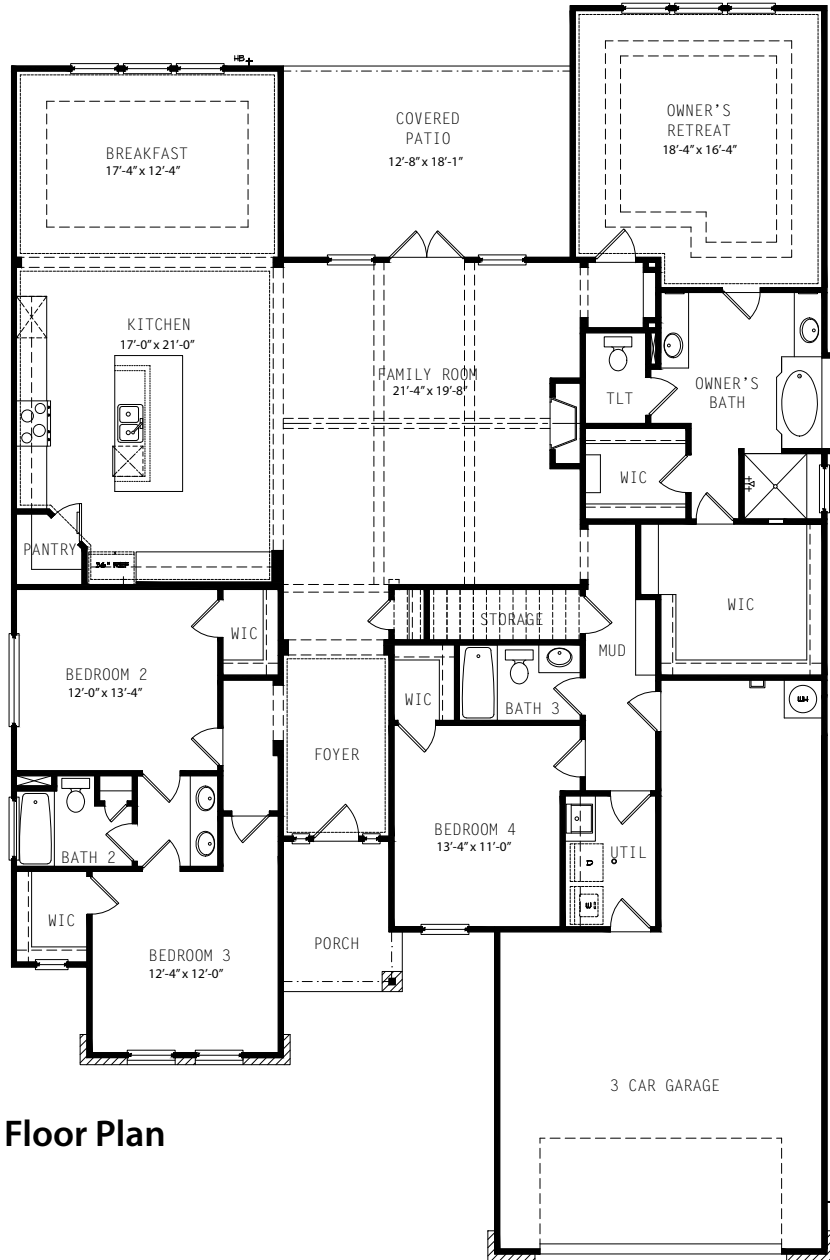

JAPHET BUILDERS

THE HANNAH 2815 Square Feet

Floor Plan

Japhet Builders.com

Plans, prices and specification are subject to change without notice.
All square footages are approximate and vary per elevation.
Illustration is an artist's rendering.

#AskTheJaphets

17823 Bellini Hill
San Antonio, TX 78257

JAPHET

BUILDERS

THE HANNAH
2815 Square Feet

Option A

Option B

Japhet Builders.com