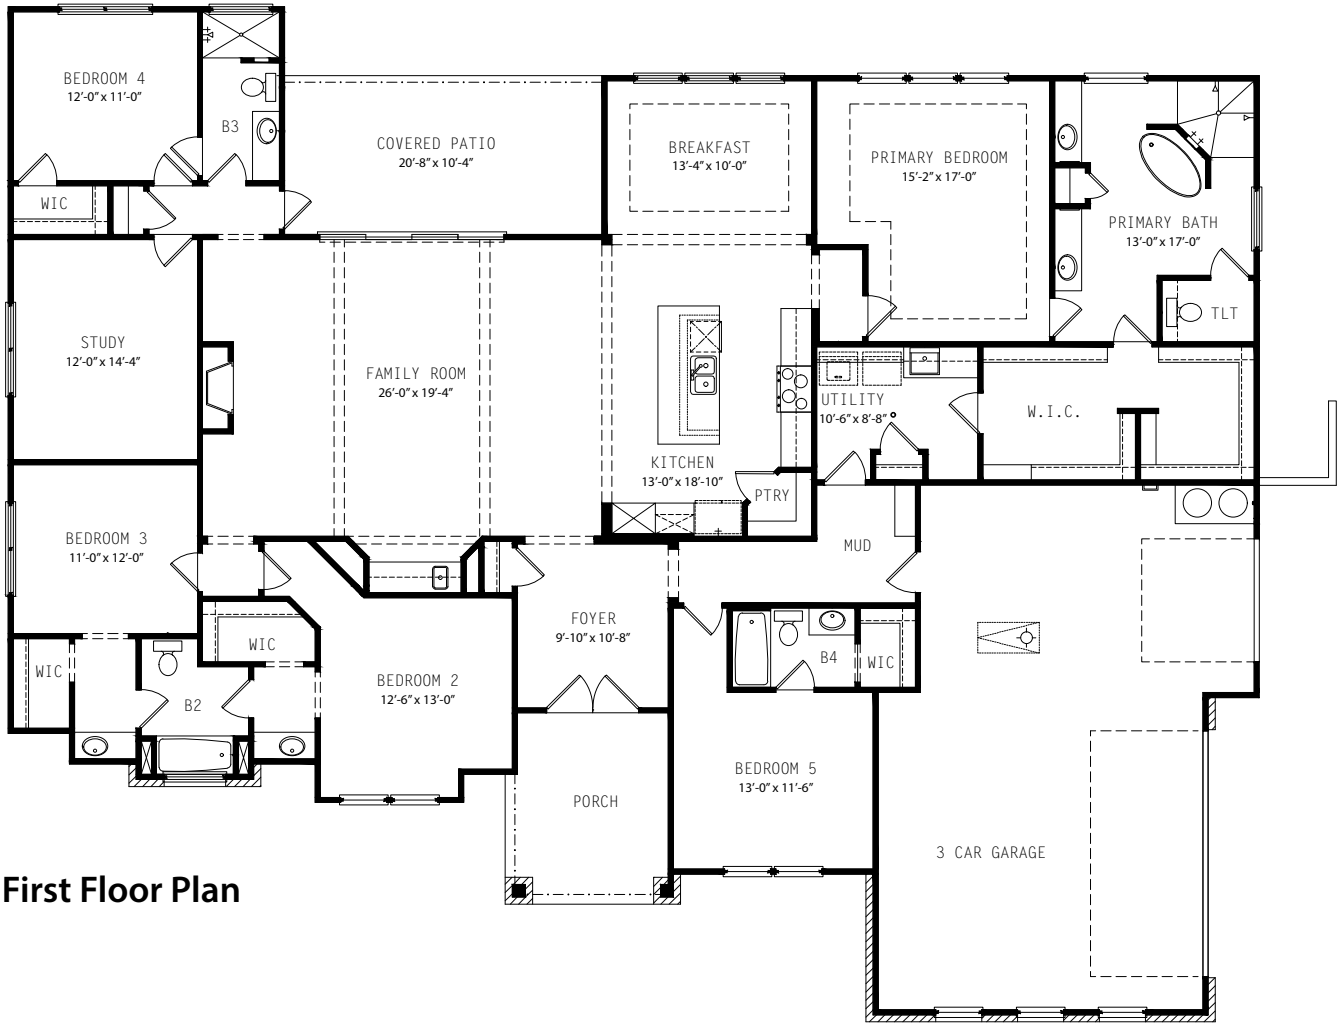

# JAPHET

BUILDERS

**10522 KENDALL CANYON**  
3,196 Square Feet

**First Floor Plan**

**Japhet Builders.com**

**#AskTheJaphets**

Plans, prices and specification are subject to change without notice.  
All square footages are approximate and vary per elevation.  
Illustration is an artist's rendering.

## 10522 KENDALL CANYON

3,196 Square Feet

**Front Elevation**

**Japhet Builders.com**

Plans, prices and specification are subject to change without notice.  
All square footages are approximate and vary per elevation.  
Illustration is an artist's rendering.