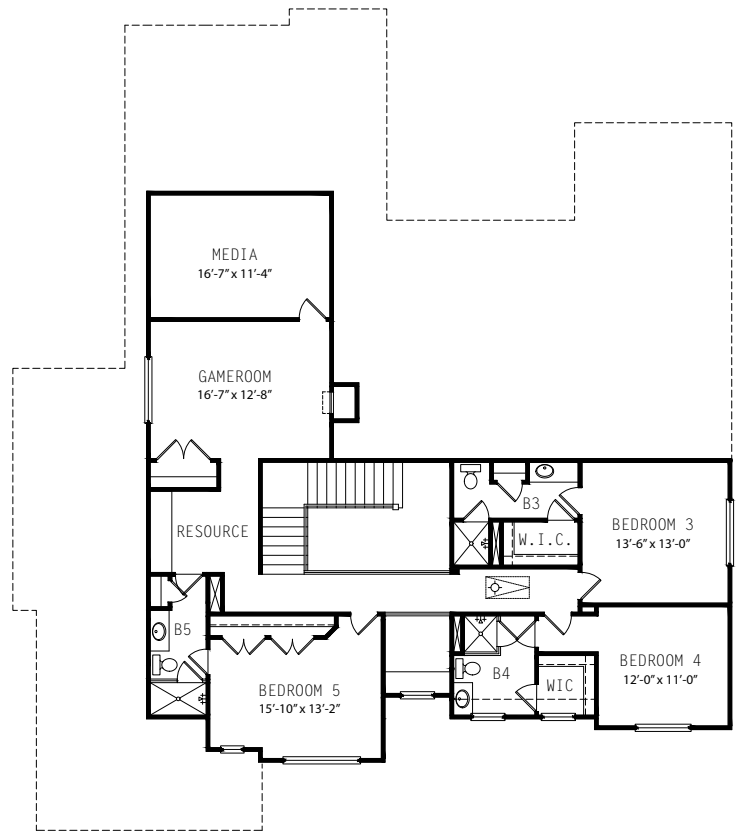

JAPHET

BUILDERS

111 WELLESLEY
4,432 Square Feet

First Floor Plan

Second Floor Plan

Japhet Builders.com

Plans, prices and specification are subject to change without notice.
All square footages are approximate and vary per elevation.
Illustration is an artist's rendering.

#AskTheJaphets

3803 Glenellen
San Antonio, TX 78257

JAPHET

BUILDERS

111 WELLESLEY
4,432 Square Feet

Japhet Builders.com

Plans, prices and specification are subject to change without notice.
All square footages are approximate and vary per elevation.
Illustration is an artist's rendering.