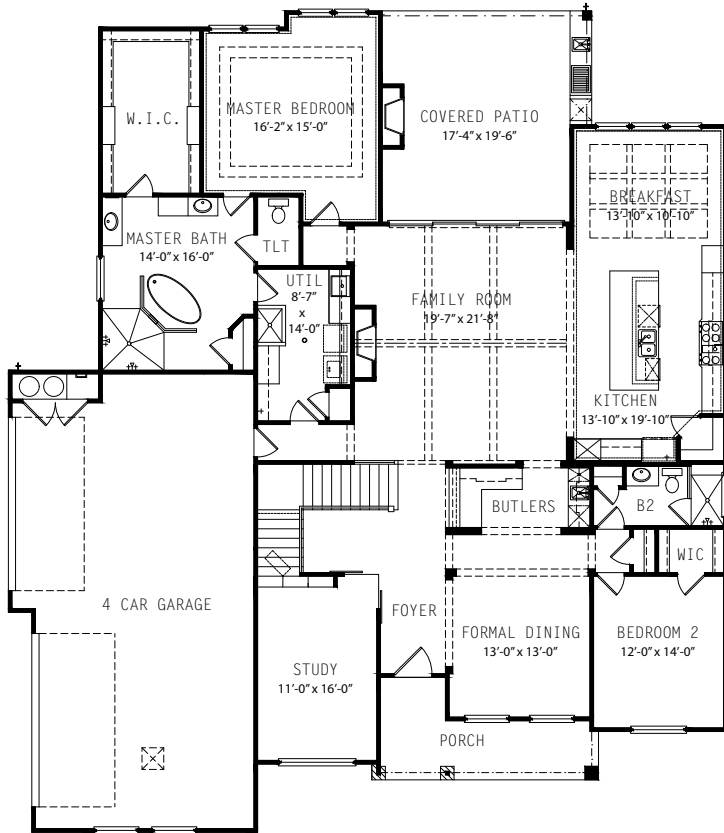

JAPHET

BUILDERS

111 WELLESLEY
4,432 Square Feet

First Floor Plan

Second Floor Plan

Japhet Builders.com

Plans, prices and specification are subject to change without notice.
All square footages are approximate and vary per elevation.
Illustration is an artist's rendering.

#AskTheJaphets

3803 Glenellen
San Antonio, TX 78257

JAPHET

BUILDERS

111 WELLESLEY
4,432 Square Feet

Japhet Builders.com

Plans, prices and specification are subject to change without notice.
All square footages are approximate and vary per elevation.
Illustration is an artist's rendering.