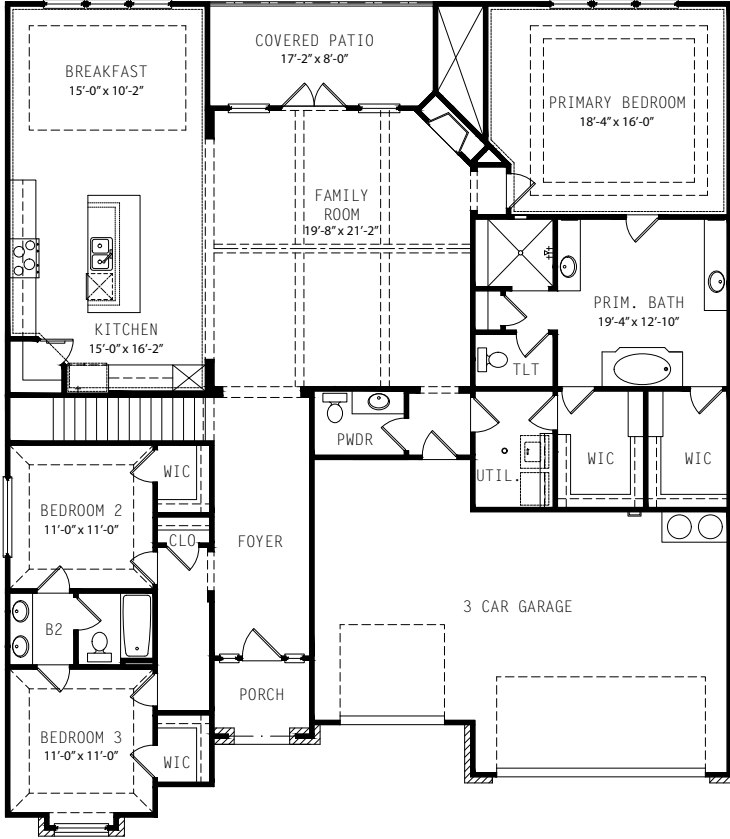

# JAPHET

BUILDERS

**1734 SMALL CREEK**  
3,619 Square Feet

**First Floor Plan**

**Basement Floor Plan**

**Japhet Builders.com**

**#AskTheJaphets**

Plans, prices and specification are subject to change without notice.  
All square footages are approximate and vary per elevation.  
Illustration is an artist's rendering.

# JAPHET

BUILDERS

**1734 SMALL CREEK**  
3,619 Square Feet

**Japhet Builders.com**

Plans, prices and specification are subject to change without notice.  
All square footages are approximate and vary per elevation.  
Illustration is an artist's rendering.