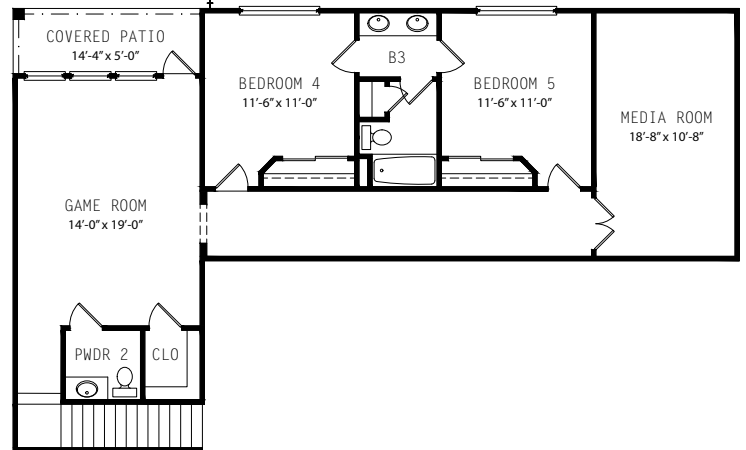

# JAPHET

BUILDERS

**1734 SMALL CREEK**  
3,619 Square Feet

**First Floor Plan**

**Basement Floor Plan**

**Japhet Builders.com**

**#AskTheJaphets**

Plans, prices and specification are subject to change without notice.  
All square footages are approximate and vary per elevation.  
Illustration is an artist's rendering.

# JAPHET

BUILDERS

**1734 SMALL CREEK**  
3,619 Square Feet

**Japhet Builders.com**

Plans, prices and specification are subject to change without notice.  
All square footages are approximate and vary per elevation.  
Illustration is an artist's rendering.