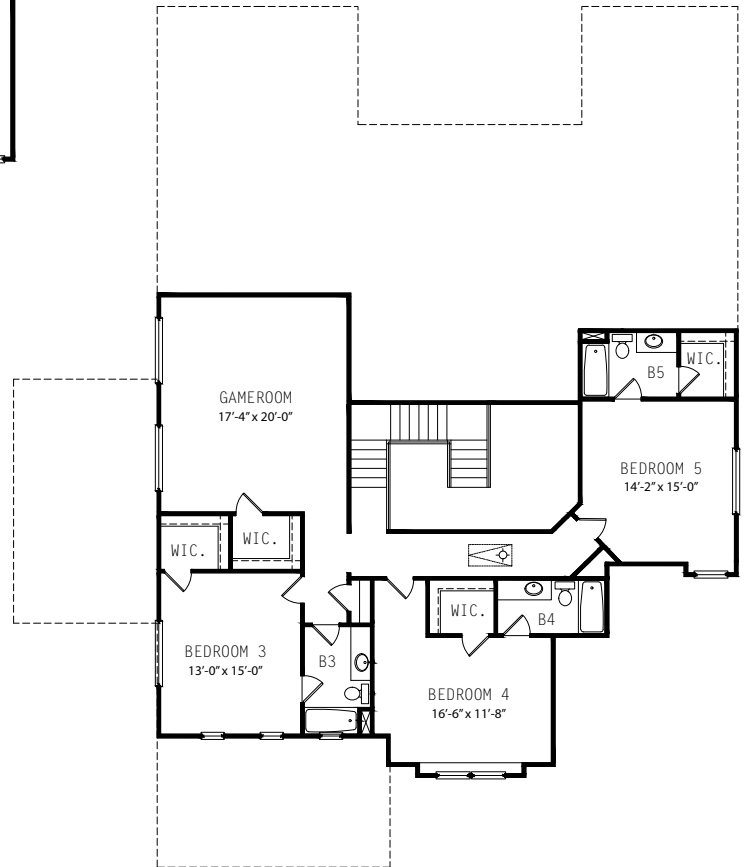

JAPHET

BUILDERS

34884 THANKSGIVING TRAIL

4,480 Square Feet

First Floor Plan

Second Floor Plan

Japhet Builders.com

Plans, prices and specification are subject to change without notice.
All square footages are approximate and vary per elevation.
Illustration is an artist's rendering.

#AskTheJaphets

3803 Glenellen
San Antonio, TX 78257

JAPHET

BUILDERS

34884 THANKSGIVING TRAIL

4,480 Square Feet

Front Elevation

Japhet Builders.com