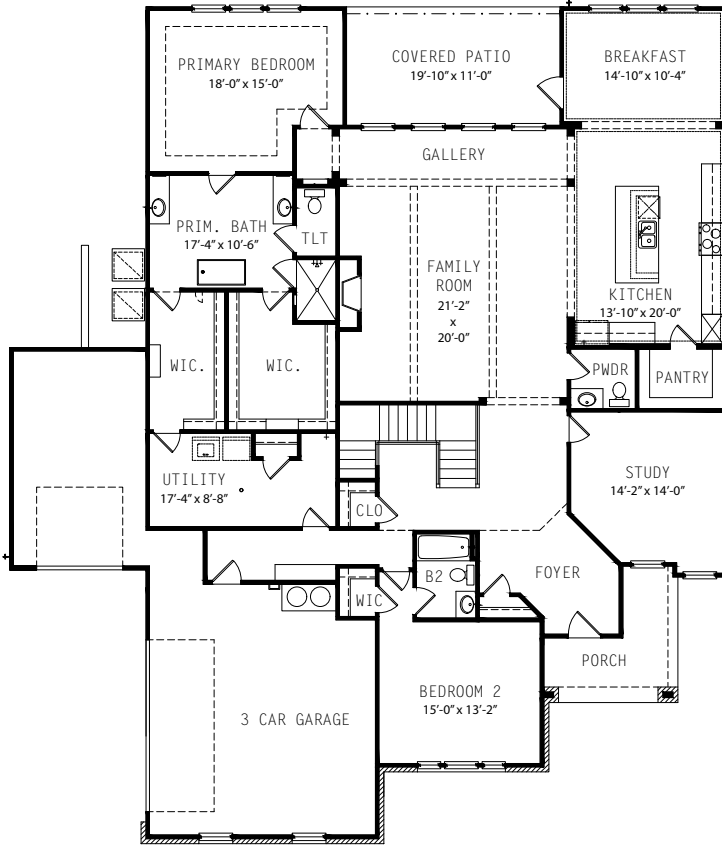

JAPHET

BUILDERS

34884 THANKSGIVING TRAIL

4,480 Square Feet

First Floor Plan

Second Floor Plan

Japhet Builders.com

Plans, prices and specification are subject to change without notice.
All square footages are approximate and vary per elevation.
Illustration is an artist's rendering.

#AskTheJaphets

3803 Glenellen
San Antonio, TX 78257

JAPHET

BUILDERS

34884 THANKSGIVING TRAIL

4,480 Square Feet

Front Elevation

Japhet Builders.com