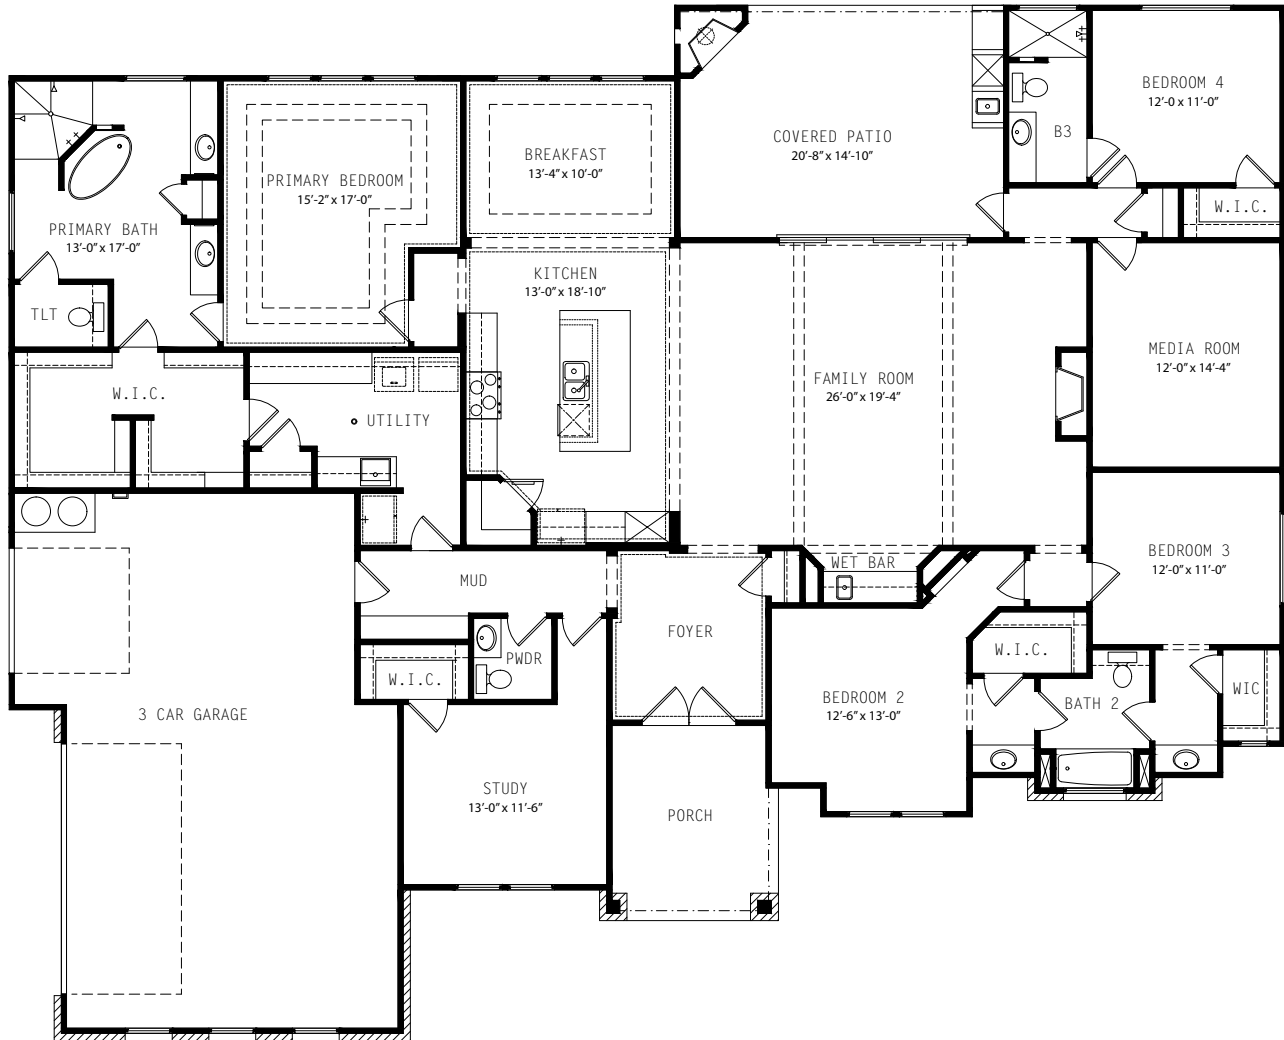

JAPHET

BUILDERS

909 ANNABELLE
3196 Square Feet

First Floor Plan

Japhet Builders.com

Plans, prices and specification are subject to change without notice.
All square footages are approximate and vary per elevation.
Illustration is an artist's rendering.

#AskTheJaphets

3803 Glenellen
San Antonio, TX 78257

JAPHET

BUILDERS

909 ANNABELLE

3196 Square Feet

Japhet Builders.com

Plans, prices and specification are subject to change without notice.
All square footages are approximate and vary per elevation.
Illustration is an artist's rendering.