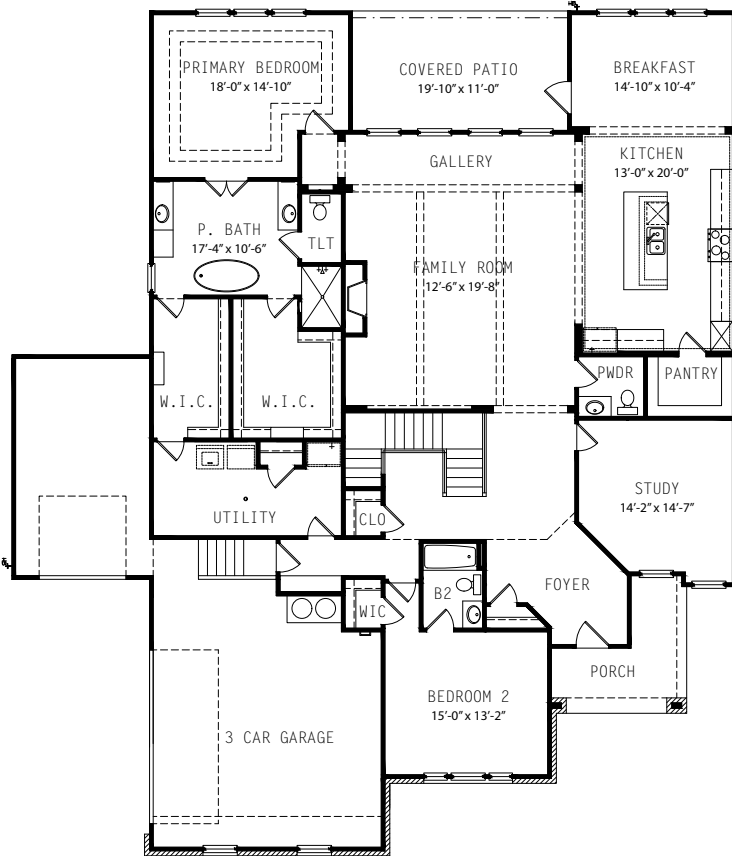

JAPHET

BUILDERS

917 Annabelle
4,520 Square Feet

First Floor Plan

Second Floor Plan

Japhet Builders.com

Plans, prices and specification are subject to change without notice.
All square footages are approximate and vary per elevation.
Illustration is an artist's rendering.

#AskTheJaphets

3803 Glenellen
San Antonio, TX 78257

JAPHET

BUILDERS

917 Annabelle
4,520 Square Feet

Japhet Builders.com
Plans, prices and specification are subject to change without notice.
All square footages are approximate and vary per elevation.
Illustration is an artist's rendering.