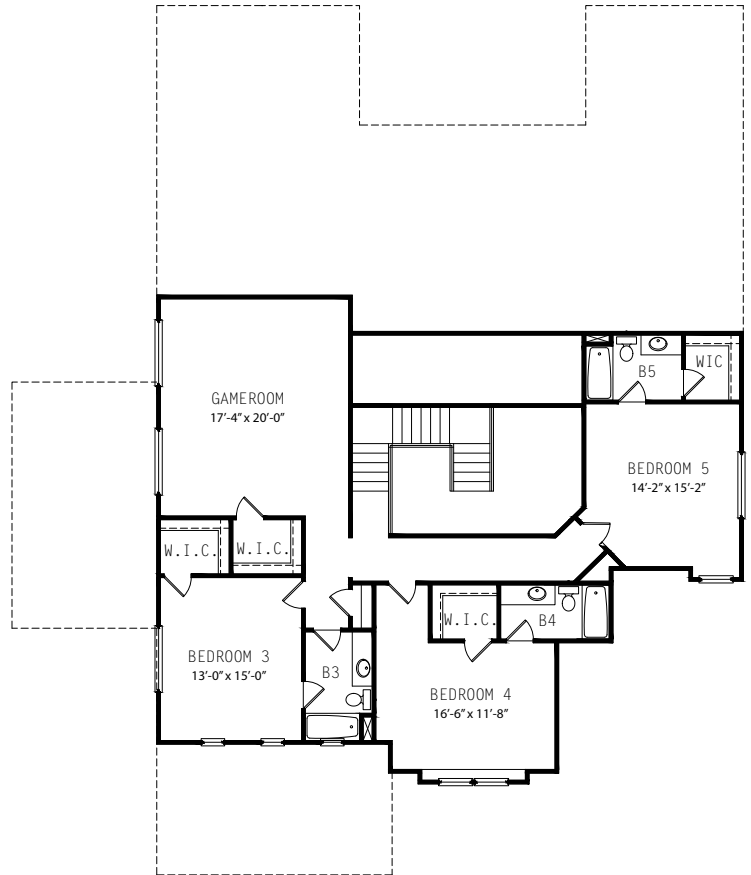

JAPHET

BUILDERS

917 Annabelle
4,520 Square Feet

First Floor Plan

Second Floor Plan

Japhet Builders.com

Plans, prices and specification are subject to change without notice.
All square footages are approximate and vary per elevation.
Illustration is an artist's rendering.

#AskTheJaphets

3803 Glenellen
San Antonio, TX 78257

JAPHET

BUILDERS

917 Annabelle
4,520 Square Feet

Japhet Builders.com
Plans, prices and specification are subject to change without notice.
All square footages are approximate and vary per elevation.
Illustration is an artist's rendering.